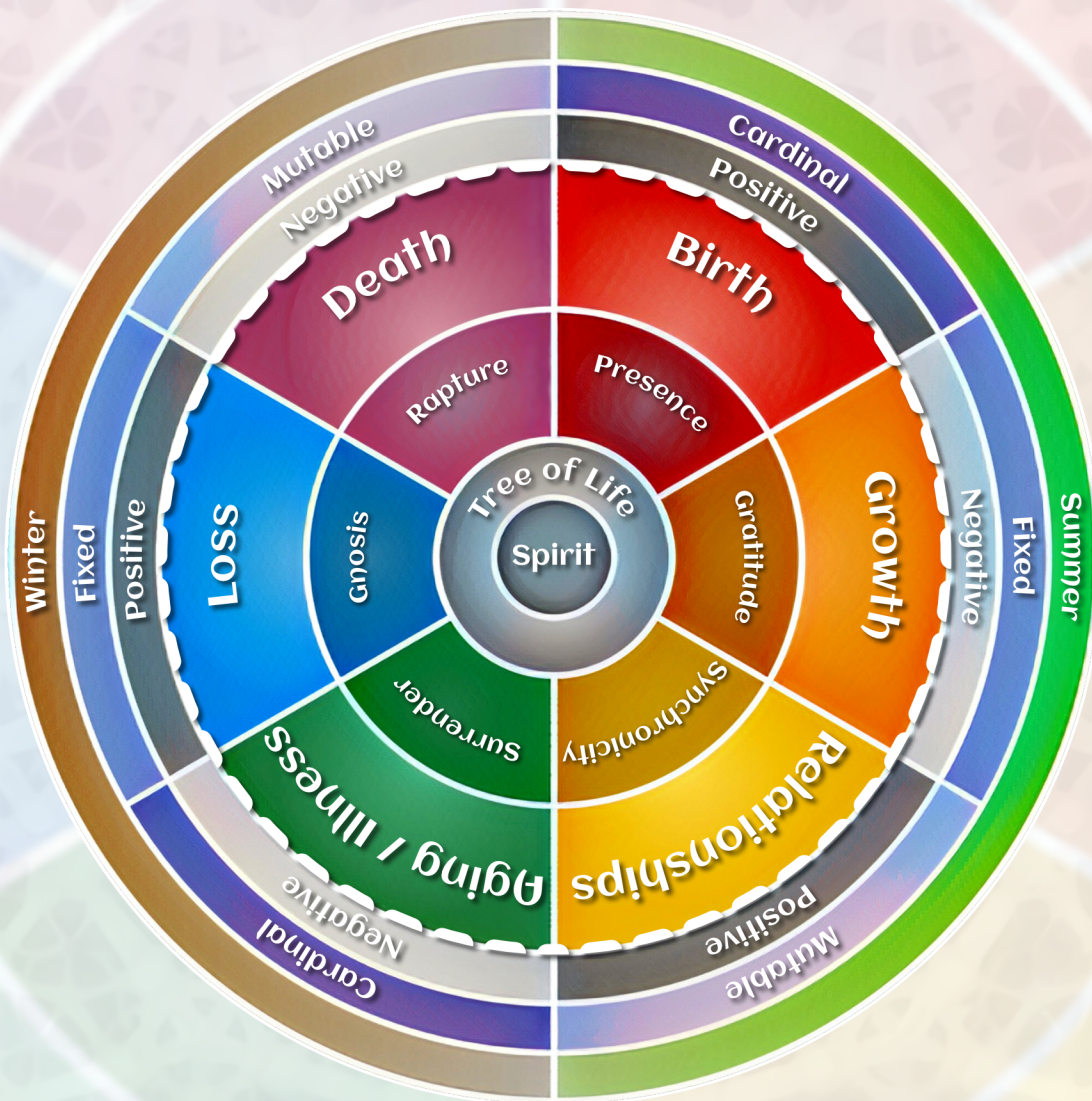

# Order of the Twelve Mushrooms Correspondences

Order	Stages (outer/physical realm)				States (inner/spiritual realm)				Cycles/Correspondences		
	Stage	Action	Planet	Antipode	State	Action	Chakras	Antipode	Polarity	Mode	Season
1	Birth	Add (+)	Mars (♂)	Loss	Presence	Be (•)	Root (●) Sacral (●)	Gnosis	Positive	Cardinal	Summer
2	Growth	Expand (⊕)	Jupiter (♃)	Aging/Illness	Gratitude	Feel (~)	Sacral (●) Solar Plexus (●)	Surrender	Negative	Fixed	Summer
3	Relationships	Go Beyond Oneself (†)	Venus (♀)	Death	Synchronicity	Sense (Δ)	Solar Plexus (●) Heart (●)	Rapture	Positive	Mutable	Summer
4	Aging/Illness	Contract (⊖)	Saturn (♄)	Growth	Surrender	Trust (▽)	Heart (●) Throat (●)	Gratitude	Negative	Cardinal	Winter
5	Loss	Subtract (−)	Mercury (♿)	Birth	Gnosis	Understand (⊕)	Throat (●) 3rd Eye (●)	Presence	Positive	Fixed	Winter
6	Death	Lose Oneself (‡)	Sun (☉)	Relationships	Rapture	Become (⊖)	3rd Eye (●) Crown (●)	Synchronicity	Negative	Mutable	Winter
7 / 0 / ∞	Tree of Life	Journey Home (⊙)	Moon (☾) Earth (♁)	N/A	Spirit	Flow (ι)	Soulstar (●) Earthstar (●)	N/A	All/ Nondual	All/ Nondual	All/ Nondual

Visit [TwelveMushrooms.com](https://TwelveMushrooms.com) for the full guide with explanation!

# Order of the Twelve Mushrooms Fruit of Life Symmetries

The 7 Stages / 12 Mushrooms overlaid onto the Fruit of Life

Symmetry of Stages 1 & 5

Symmetry of Stages 2 & 4

Symmetry of Stages 3 & 6

Symmetry of Stage 3