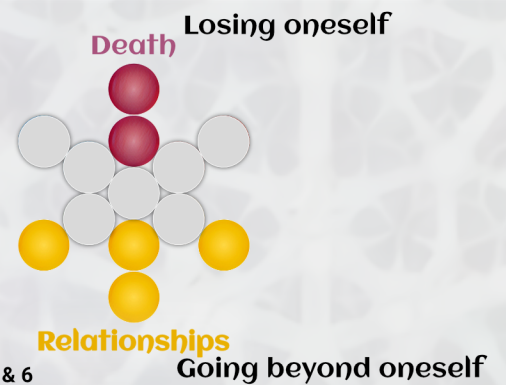

# Order of the Twelve Mushrooms Correspondences

Order	Stages (outer/physical realm)				States (inner/spiritual realm)				Cycles/Correspondences		
	Stage	Action	Planet	Antipode	State	Action	Chakras	Antipode	Polarity	Mode	Season
1	Birth	Add (+)	Mars (♂)	Loss	Presence	Be (•)	Root (●) Sacral (●)	Gnosis	Positive	Cardinal	Summer
2	Growth	Expand (⊕)	Jupiter (♃)	Aging/Illness	Gratitude	Feel (~)	Sacral (●) Solar Plexus (●)	Surrender	Negative	Fixed	Summer
3	Relationships	Go Beyond Oneself (†)	Venus (♀)	Death	Synchronicity	Sense (Δ)	Solar Plexus (●) Heart (●)	Rapture	Positive	Mutable	Summer
4	Aging/Illness	Contract (⊖)	Saturn (♄)	Growth	Surrender	Trust (▽)	Heart (●) Throat (●)	Gratitude	Negative	Cardinal	Winter
5	Loss	Subtract (−)	Mercury (♿)	Birth	Gnosis	Understand (⊕)	Throat (●) 3rd Eye (●)	Presence	Positive	Fixed	Winter
6	Death	Lose Oneself (‡)	Sun (☉)	Relationships	Rapture	Become (⊖)	3rd Eye (●) Crown (●)	Synchronicity	Negative	Mutable	Winter
7 / 0 / ∞	Tree of Life	Journey Home (⊙)	Moon (☾) Earth (♁)	N/A	Spirit	Flow (ι)	Soulstar (●) Earthstar (●)	N/A	All/ Nondual	All/ Nondual	All/ Nondual

# Order of the Twelve Mushrooms Fruit of Life Symmetries

The 7 Stages / 12 Mushrooms overlaid onto the Fruit of Life

Symmetry of Stages 1 & 5

Symmetry of Stages 2 & 4

Symmetry of Stages 3 & 6

Symmetry of Stage 3

Symmetry of Stage 7 (& 1,2,3,4,5,6)

Symmetry of Stages 1,5,6 & 2,3,4

Symmetry of Stages 1,2,4,5 & 3,6

Visit [TwelveMushrooms.com](http://TwelveMushrooms.com) for the full guide with explanation!