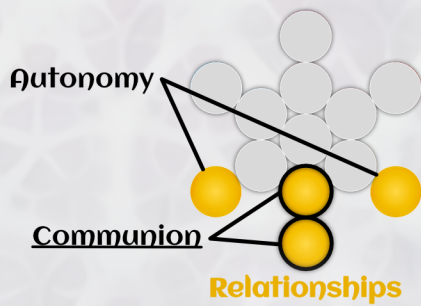

# Order of the Twelve Mushrooms Correspondences

Order	Stages (outer/physical realm)				States (inner/spiritual realm)				Cycles/Correspondences		
	Stage	Action	Planet	Antipode	State	Action	Chakras	Antipode	Polarity	Mode	Season
1	Birth	Add (+)	Mars (♂)	Loss	Presence	Be (•)	Root (●) Sacral (●)	Gnosis	Positive	Cardinal	Summer
2	Growth	Expand (⊕)	Jupiter (♃)	Aging/Illness	Gratitude	Feel (~)	Sacral (●) Solar Plexus (●)	Surrender	Negative	Fixed	Summer
3	Relationships	Go Beyond Oneself (†)	Venus (♀)	Death	Synchronicity	Sense (Δ)	Solar Plexus (●) Heart (●)	Rapture	Positive	Mutable	Summer
4	Aging/Illness	Contract (⊖)	Saturn (♄)	Growth	Surrender	Trust (▽)	Heart (●) Throat (●)	Gratitude	Negative	Cardinal	Winter
5	Loss	Subtract (−)	Mercury (♿)	Birth	Gnosis	Understand (⊕)	Throat (●) 3rd Eye (●)	Presence	Positive	Fixed	Winter
6	Death	Lose Oneself (‡)	Sun (☉)	Relationships	Rapture	Become (⊖)	3rd Eye (●) Crown (●)	Synchronicity	Negative	Mutable	Winter
7 / 0 / ∞	Tree of Life	Journey Home (⊙)	Moon (☾) Earth (♁)	N/A	Spirit	Flow (ι)	Soulstar (●) Earthstar (●)	N/A	All/ Nondual	All/ Nondual	All/ Nondual

# Order of the Twelve Mushrooms Fruit of Life Symmetries

The 7 Stages / 12 Mushrooms overlaid onto the Fruit of Life

Symmetry of Stages 1 & 5

Symmetry of Stages 2 & 4

Symmetry of Stages 3 & 6

Symmetry of Stage 3

Symmetry of Stage 7 (& 1,2,3,4,5,6)

Symmetry of Stages 1,5,6 & 2,3,4

Symmetry of Stages 1,2,4,5 & 3,6

Visit [TwelveMushrooms.com](http://TwelveMushrooms.com) for the full guide with explanation!