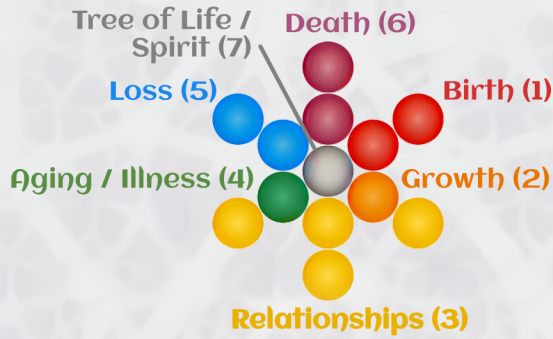

# Order of the Twelve Mushrooms Correspondences

Order	Stages (outer/physical realm)				States (inner/spiritual realm)				Cycles/Correspondences		
	Stage	Action	Planet	Antipode	State	Action	Chakras	Antipode	Polarity	Mode	Season
1	Birth	Add (+)	Mars (♂)	Loss	Presence	Be (•)	Root (●) Sacral (●)	Gnosis	Positive	Cardinal	Summer
2	Growth	Expand (⊕)	Jupiter (♃)	Aging/Illness	Gratitude	Feel (~)	Sacral (●) Solar Plexus (●)	Surrender	Negative	Fixed	Summer
3	Relationships	Go Beyond Oneself (†)	Venus (♀)	Death	Synchronicity	Sense (Δ)	Solar Plexus (●) Heart (●)	Rapture	Positive	Mutable	Summer
4	Aging/Illness	Contract (⊖)	Saturn (♄)	Growth	Surrender	Trust (▽)	Heart (●) Throat (●)	Gratitude	Negative	Cardinal	Winter
5	Loss	Subtract (−)	Mercury (♿)	Birth	Gnosis	Understand (⊕)	Throat (●) 3rd Eye (●)	Presence	Positive	Fixed	Winter
6	Death	Lose Oneself (‡)	Sun (☉)	Relationships	Rapture	Become (⊖)	3rd Eye (●) Crown (●)	Synchronicity	Negative	Mutable	Winter
7 / 0 / ∞	Tree of Life	Journey Home (⊙)	Moon (☾) Earth (♁)	N/A	Spirit	Flow (ι)	Soulstar (●) Earthstar (●)	N/A	All/ Nondual	All/ Nondual	All/ Nondual

Visit [TwelveMushrooms.com](https://TwelveMushrooms.com) for the full guide with explanation!

# Order of the Twelve Mushrooms Fruit of Life Symmetries

The 7 Stages / 12 Mushrooms overlaid onto the Fruit of Life

Symmetry of Stages 1 & 5

Symmetry of Stages 2 & 4

Symmetry of Stages 3 & 6

Symmetry of Stage 3