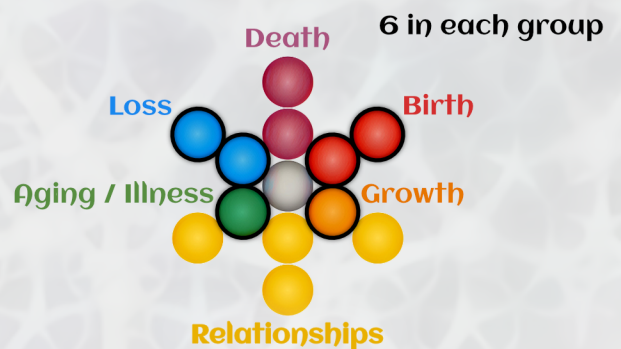

# Order of the Twelve Mushrooms Correspondences

Order	Stages (outer/physical realm)				States (inner/spiritual realm)				Cycles/Correspondences		
	Stage	Action	Planet	Antipode	State	Action	Chakras	Antipode	Polarity	Mode	Season
1	Birth	Add (+)	Mars (♂)	Loss	Presence	Be (•)	Root (●) Sacral (●)	Gnosis	Positive	Cardinal	Summer
2	Growth	Expand (⊕)	Jupiter (♃)	Aging/Illness	Gratitude	Feel (~)	Sacral (●) Solar Plexus (●)	Surrender	Negative	Fixed	Summer
3	Relationships	Go Beyond Oneself (†)	Venus (♀)	Death	Synchronicity	Sense (Δ)	Solar Plexus (●) Heart (●)	Rapture	Positive	Mutable	Summer
4	Aging/Illness	Contract (⊖)	Saturn (♄)	Growth	Surrender	Trust (▽)	Heart (●) Throat (●)	Gratitude	Negative	Cardinal	Winter
5	Loss	Subtract (−)	Mercury (♿)	Birth	Gnosis	Understand (⊕)	Throat (●) 3rd Eye (●)	Presence	Positive	Fixed	Winter
6	Death	Lose Oneself (‡)	Sun (☉)	Relationships	Rapture	Become (⊖)	3rd Eye (●) Crown (●)	Synchronicity	Negative	Mutable	Winter
7 / 0 / ∞	Tree of Life	Journey Home (⊙)	Moon (☾) Earth (♁)	N/A	Spirit	Flow (ι)	Soulstar (●) Earthstar (●)	N/A	All/ Nondual	All/ Nondual	All/ Nondual

# Order of the Twelve Mushrooms Fruit of Life Symmetries

The 7 Stages / 12 Mushrooms overlaid onto the Fruit of Life

Symmetry of Stages 1 & 5

Symmetry of Stages 2 & 4

Symmetry of Stages 3 & 6

Symmetry of Stage 3

Symmetry of Stage 7 (& 1,2,3,4,5,6)

Symmetry of Stages 1,5,6 & 2,3,4

Symmetry of Stages 1,2,4,5 & 3,6

Visit [TwelveMushrooms.com](http://TwelveMushrooms.com) for the full guide with explanation!