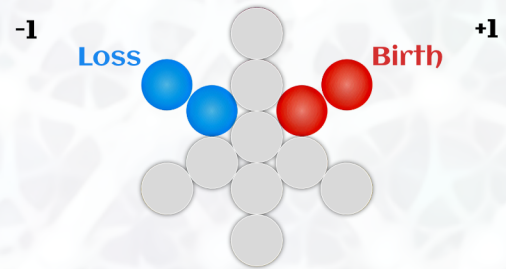

# Order of the Twelve Mushrooms Correspondences

Order	Stages (outer/physical realm)				States (inner/spiritual realm)				Cycles/Correspondences		
	Stage	Action	Planet	Antipode	State	Action	Chakras	Antipode	Polarity	Mode	Season
1	Birth	Add (+)	Mars (♂)	Loss	Presence	Be (•)	Root (●) Sacral (●)	Gnosis	Positive	Cardinal	Summer
2	Growth	Expand (⊕)	Jupiter (♃)	Aging/Illness	Gratitude	Feel (~)	Sacral (●) Solar Plexus (●)	Surrender	Negative	Fixed	Summer
3	Relationships	Go Beyond Oneself (†)	Venus (♀)	Death	Synchronicity	Sense (Δ)	Solar Plexus (●) Heart (●)	Rapture	Positive	Mutable	Summer
4	Aging/Illness	Contract (⊖)	Saturn (♄)	Growth	Surrender	Trust (▽)	Heart (●) Throat (●)	Gratitude	Negative	Cardinal	Winter
5	Loss	Subtract (−)	Mercury (♿)	Birth	Gnosis	Understand (⊕)	Throat (●) 3rd Eye (●)	Presence	Positive	Fixed	Winter
6	Death	Lose Oneself (‡)	Sun (☉)	Relationships	Rapture	Become (⊖)	3rd Eye (●) Crown (●)	Synchronicity	Negative	Mutable	Winter
7 / 0 / ∞	Tree of Life	Journey Home (⊙)	Moon (☾) Earth (♁)	N/A	Spirit	Flow (ι)	Soulstar (●) Earthstar (●)	N/A	All/ Nondual	All/ Nondual	All/ Nondual

# Order of the Twelve Mushrooms Fruit of Life Symmetries

The 7 Stages / 12 Mushrooms overlaid onto the Fruit of Life

Symmetry of Stages 1 & 5

Symmetry of Stages 2 & 4

Symmetry of Stages 3 & 6

Symmetry of Stage 3